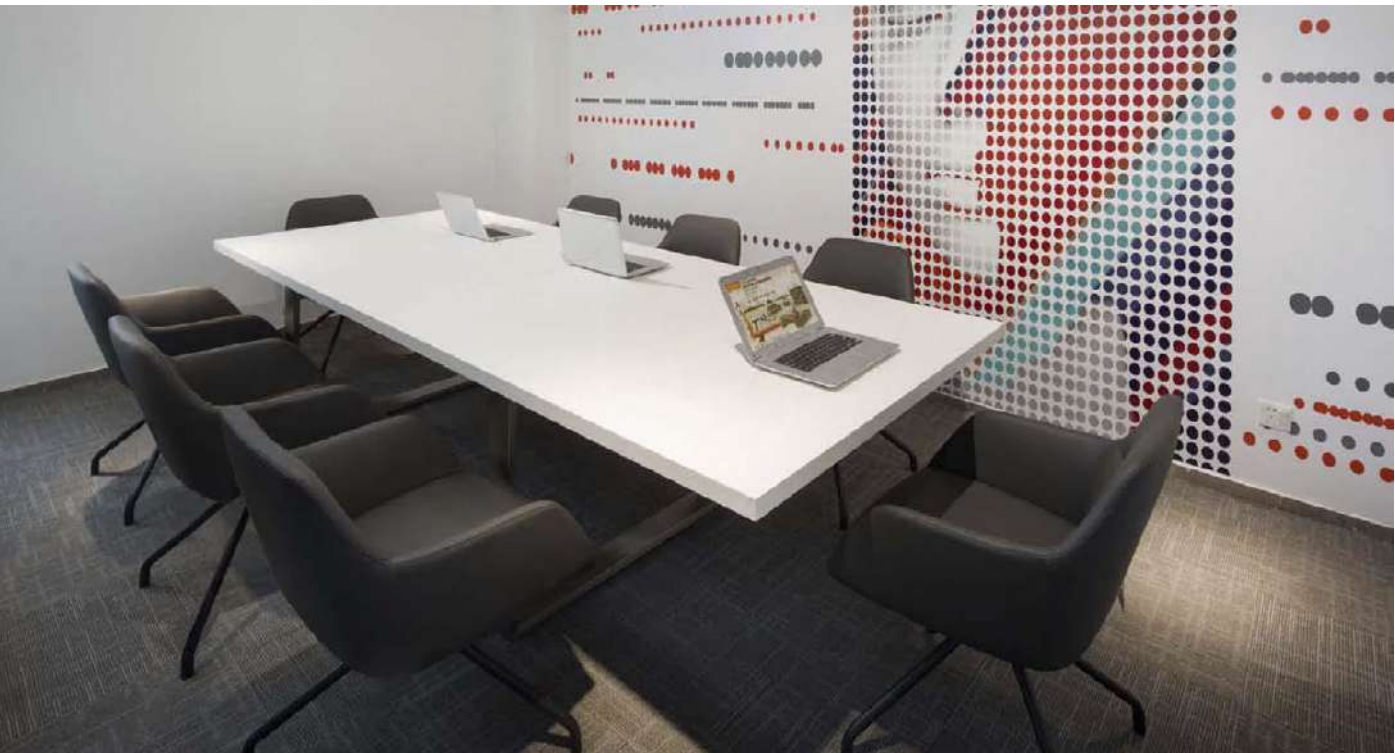

CONTACT US

Amman – Jordan

Phone: + 962 799 44 555 4

Dubai – UAE

Phone: + 971 56 424 66 22

E-mail: info@thetargetjo.com

Web: www.thetargetjo.com